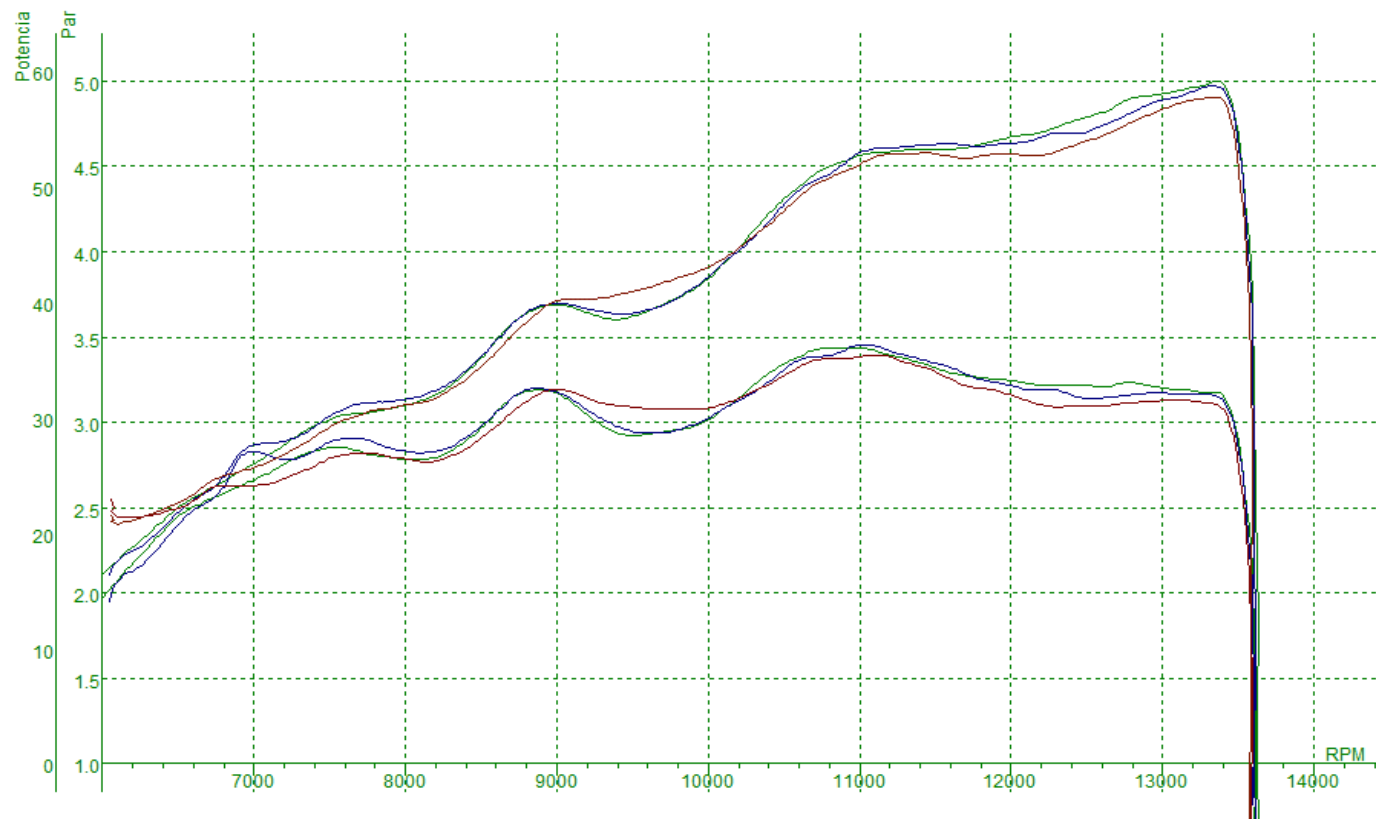

CONTACT:

Álvaro Molina

Mobile Phone: (+34) 617 37 99 09

Mail: alvaromolina.riderconsulting@gmail.com

Intact GP GmbH • Europastr. 9 • 87700 Memmingen (Germany) • www.intactgp.de

Nombre	CV/rpm	KG*M/rpm	Potencia media
KTM_2017_ENG 2016 FACTORY _59.2CV	59.2 / 13369	3.44 / 10820	41.3 / 6000..13300
KTM_2017_INTACK_MOTOR R244_MAPA V10_COLECT NEW EXHAKRA NEW_5 8.7CV	58.7 / 13337	3.45 / 11025	47.9 / 6000..13300
KTM_2017_INTACK_MOTOR R244_MAPA V10_COL OLD_EXHAKRASIL OLD _57 .8CV	57.8 / 13353	3.40 / 11106	45.1 / 6000..13300

Dyno Comparative Full Factory 2016 KTM (green) and our engine (RED and BLUE, depending on each exhaust)

SPARE PARTS:

Description	Reference	NEW	Used but nearly new or really good condition	Total
Master cylinder 16x18 complete (With the long lever)	RC3130290000	0	1	1
Master cylinder 16x18 complete (Without the lever)	RC3130290000	0	1	1
Brake fluid reservoir	61013069000	2	0	2
Front brake line/ latiguillo freno	RC3130250000	0	2	2
Front brake pads (set) Brembo Z07 07.9032.10	RC3130400000	2	0	2
Rear brake pads oro Original	47013090300	2	0	2
Clutch lever assembly complete	GP3020090000	2	0	2
Clutch cable	M3202090000	2	0	2
Throttle assy complete	B3302008000	0	1	1
Throttle cables	B3302093000	1	0	1
Handlebar tube	GP302003000	2	1	3
End cap handlebar	GP302004000	2	0	2
Handlebar clamp LHS std (Bike have other set of +10mm)	B3302001100	1	1	2
Handlebar clamp RHS std (Bike have other set of +10mm)	B3302002100	1	1	2
Handlebar clamp LHS (+10mm)	WP		1	1
Handlebar clamp RHS std (+10mm)	WP		1	1
Grip right KTM	KTM	1	0	1
Grip set L+R KTM	B3302021000	2	0	2
Footpeg right&left	B3303041000	3	1	4
Footrest plate left	B3303038000	1	1	2
Shift lever	B3334031000	2	0	2
Footrest plate Right	B3303039000	1	1	2
Rear Brake lever	B3313050000	4	0	4
Toe Padal / Puntera palanca freno	GP303208000	2	0	2
Excentric rear brake height regulator - Einstell-exzenter	RC3130230000	1	0	1
Holder braket (rear master cylinder support)	B3313051000	2	0	2